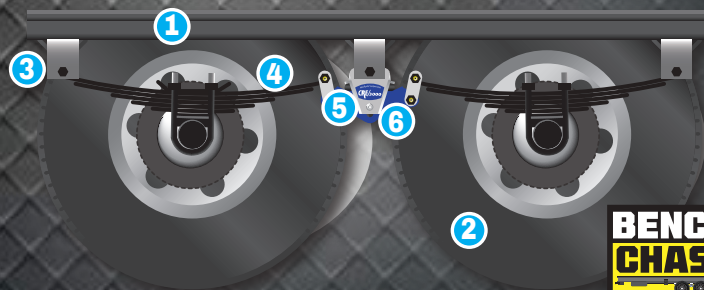

- 1** 2" TORSION TUBE WELDED TO I-BEAM FOR EXTRA STRENGTH
- 2** 17.5" H-RATED TIRES WITH COUNTERACT® BALANCING BEADS
- 3** SPRING HANGERS WITH V-BRACKET REINFORCEMENT
- 4** DEXTER HEAVY DUTY 4K SPRINGS
- 5** MorRyde® CRE3000 SUSPENSION SYSTEM WITH HEAVY DUTY 1/2" THICK SHACKLES & WET BOLT KIT
- 6** MorRyde INDEPENDENT SUSPENSION (OPTIONAL)