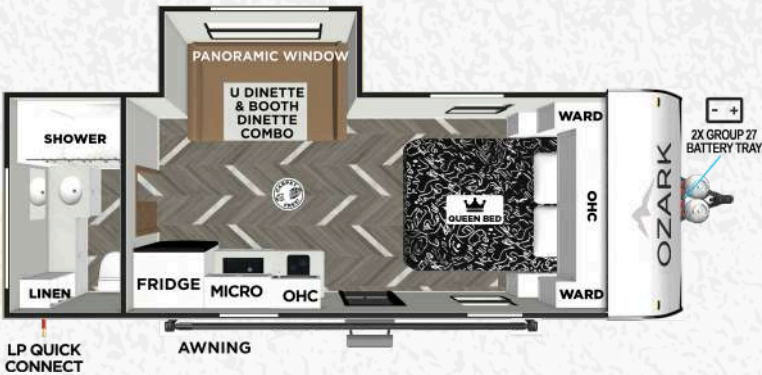

BUNK FLOORPLANS

13RD
LENGTH: 16' 0" UVW: 2494 LBS

1620DBLE
LENGTH: 21' 6" UVW: 3224 LBS

1610FBLE
LENGTH: 20' 1" UVW: 3014 LBS

1680BSK
LENGTH: 23' 2" UVW: 4269 LBS

1670RB
LENGTH: 23' 3" UVW: 4274 LBS

1620DBLE PICTURED

2026

OZARK

TANDEM AXLE TOY HAULERS

1900THK
LENGTH: 23' 4" U/VW: 5228 LBS

2500THK
LENGTH: 28' 11" U/VW: 5493 LBS

2900THK
LENGTH: 36' 5" U/VW: 7648 LBS

FOR THE MOST RECENT SPECS, PICTURES, AND VIRTUAL TOURS VISIT:
FORESTRIVERINC.COM/OZARK
OR
SCAN QR CODE