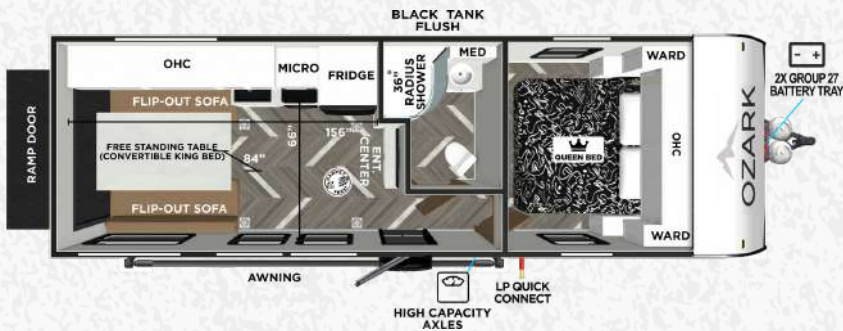

BUNK FLOORPLANS

13RD
LENGTH: 16' 0" UVW: 2494 LBS

1620DBLE
LENGTH: 21' 6" UVW: 3224 LBS

1610FBLE
LENGTH: 20' 1" UVW: 3014 LBS

1680BSK
LENGTH: 23' 2" UVW: 4269 LBS

1670RB
LENGTH: 23' 3" UVW: 4274 LBS

1620DBLE PICTURED

2026

OZARK

TANDEM AXLE TOY HAULERS

1900THK
LENGTH: 23' 4" U/VW: 5228 LBS

2500THK
LENGTH: 28' 11" U/VW: 5493 LBS

2900THK
LENGTH: 36' 5" U/VW: 7648 LBS

FOR THE MOST RECENT SPECS, PICTURES, AND VIRTUAL TOURS VISIT:
FORESTRIVERINC.COM/OZARK
OR
SCAN QR CODE