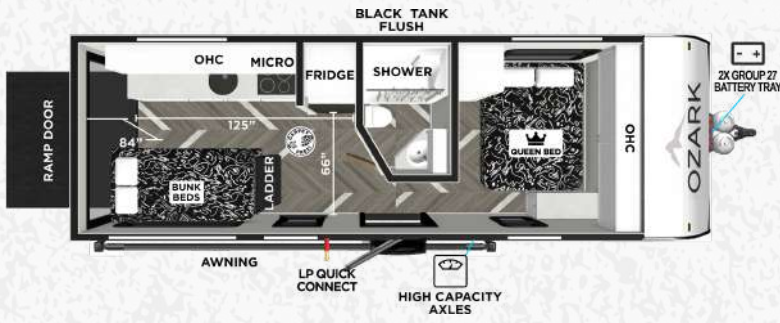

BUNK FLOORPLANS

13RD
LENGTH: 16' 0" UVW: 2494 LBS

1620DBLE
LENGTH: 21' 6" UVW: 3224 LBS

1610FBLE
LENGTH: 20' 1" UVW: 3014 LBS

1680BSK
LENGTH: 23' 2" UVW: 4269 LBS

1670RB
LENGTH: 23' 3" UVW: 4274 LBS

1620DBLE PICTURED

2026

OZARK

TANDEM AXLE TOY HAULERS

1900THK
LENGTH: 23' 4" U/VW: 5228 LBS

2500THK
LENGTH: 28' 11" U/VW: 5493 LBS

2900THK
LENGTH: 36' 5" U/VW: 7648 LBS

FOR THE MOST RECENT SPECS, PICTURES, AND VIRTUAL TOURS VISIT:
FORESTRIVERINC.COM/OZARK
OR
SCAN QR CODE