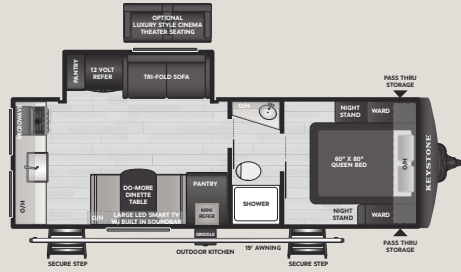

**NEW**

**208MKS** | WEIGHT TBD | LENGTH 24' 11"

**NEW**

**222BHS** | WEIGHT TBD | LENGTH 26' 2"

**2290BH** | WEIGHT 5625 | LENGTH 27' 0"

**245RKS** | WEIGHT 5970 | LENGTH 28' 8"

**2530RD** | WEIGHT 6025 | LENGTH 29' 10"

**260RBS** | WEIGHT 6648 | LENGTH 30' 6"

**287RLS** | WEIGHT 7359 | LENGTH 32' 7"

**290BHS** | WEIGHT 6898 | LENGTH 33' 3"

### INTERIOR

- ◆ **NEW** Bespoke Herringbone Headboard with **NEW** Matching Premium Washable Bunk Mats
- ◆ **NEW** Solarium Skylight Above Every Shower & Tub
- ◆ **NEW** Adult Rated Bunks up to 300 lbs.
- ◆ Fully Walkable Roof
- ◆ Tranquil Timber Interior Decor
- ◆ Interior Line Lights w/ Dimmer
- ◆ Upgraded Residential Hardwood Window Trim & Sills
- ◆ Black Stainless Steel Farm Sink
- ◆ Waterfall Kitchen Faucet w/ Pull-Out Sprayer
- ◆ Rainfall Shower Head
- ◆ 1 – Piece Shower Surround
- ◆ Retractable Shower Surround
- ◆ Combo Microwave and Air Fryer/Convection Oven
- ◆ Porcelain Foot-Flush Toilet
- ◆ Residential 60" x 80" Queen Bed
- ◆ Premium Pull Down Roller Shades
- ◆ 68" Tri-Fold Sofa (**SELECT FLOORPLANS**)
- ◆ Residential-Style Bathroom Countertops
- ◆ Fireplace (**SELECT FLOORPLANS**)
- ◆ LED Lighting Throughout
- ◆ Seamless Kitchen Countertops
- ◆ 10 cu. ft. French Door 12V Refrigerator
- ◆ 12V Smart TV, FM, AUX Input, Bluetooth w/ Built in Sound Bar
- ◆ 3-Burner High Output Range W/ Glass-Top & Oven
- ◆ Hyper Deck Floor

### OPTIONS

- ◆ 15K BTU A/C
- ◆ 2nd 13.5K BTU A/C (**SELECT FLOORPLANS**)
- ◆ SolarFlex™ Discover
- ◆ Dragonfly® Energy Lithium-Ion Heated Batteries
- ◆ Theater Seating IPO Tri-Fold Sofa (**SELECT MODELS**)
- ◆ Freestanding Table & Chair IPO Booth Dinette (**SELECT FLOORPLANS**)