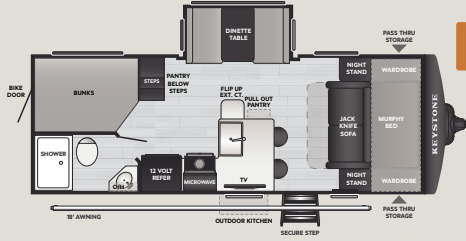

**NEW**

**208MKS** | WEIGHT TBD | LENGTH 24' 11"

**NEW**

**222BHS** | WEIGHT TBD | LENGTH 26' 2"

**2290BH** | WEIGHT 5625 | LENGTH 27' 0"

**245RKS** | WEIGHT 5970 | LENGTH 28' 8"

**2530RD** | WEIGHT 6025 | LENGTH 29' 10"

**260RBS** | WEIGHT 6648 | LENGTH 30' 6"

**287RLS** | WEIGHT 7359 | LENGTH 32' 7"

**290BHS** | WEIGHT 6898 | LENGTH 33' 3"

### INTERIOR

- ◆ **NEW** Bespoke Herringbone Headboard with **NEW** Matching Premium Washable Bunk Mats
- ◆ **NEW** Solarium Skylight Above Every Shower & Tub
- ◆ **NEW** Adult Rated Bunks up to 300 lbs.
- ◆ Fully Walkable Roof
- ◆ Tranquil Timber Interior Decor
- ◆ Interior Line Lights w/ Dimmer
- ◆ Upgraded Residential Hardwood Window Trim & Sills
- ◆ Black Stainless Steel Farm Sink
- ◆ Waterfall Kitchen Faucet w/ Pull-Out Sprayer
- ◆ Rainfall Shower Head
- ◆ 1 – Piece Shower Surround
- ◆ Retractable Shower Surround
- ◆ Combo Microwave and Air Fryer/Convection Oven
- ◆ Porcelain Foot-Flush Toilet
- ◆ Residential 60" x 80" Queen Bed
- ◆ Premium Pull Down Roller Shades
- ◆ 68" Tri-Fold Sofa (**SELECT FLOORPLANS**)
- ◆ Residential-Style Bathroom Countertops
- ◆ Fireplace (**SELECT FLOORPLANS**)
- ◆ LED Lighting Throughout
- ◆ Seamless Kitchen Countertops
- ◆ 10 cu. ft. French Door 12V Refrigerator
- ◆ 12V Smart TV, FM, AUX Input, Bluetooth w/ Built in Sound Bar
- ◆ 3-Burner High Output Range W/ Glass-Top & Oven
- ◆ Hyper Deck Floor

### OPTIONS

- ◆ 15K BTU A/C
- ◆ 2nd 13.5K BTU A/C (**SELECT FLOORPLANS**)
- ◆ SolarFlex™ Discover
- ◆ Dragonfly® Energy Lithium-Ion Heated Batteries
- ◆ Theater Seating IPO Tri-Fold Sofa (**SELECT MODELS**)
- ◆ Freestanding Table & Chair IPO Booth Dinette (**SELECT FLOORPLANS**)