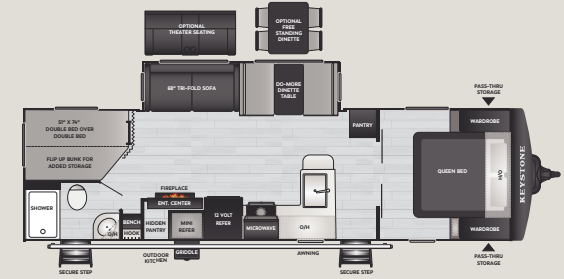

**NEW**

**208MKS** | WEIGHT TBD | LENGTH 24' 11"

**NEW**

**222BHS** | WEIGHT TBD | LENGTH 26' 2"

**2290BH** | WEIGHT 5625 | LENGTH 27' 0"

**245RKS** | WEIGHT 5970 | LENGTH 28' 8"

**2530RD** | WEIGHT 6025 | LENGTH 29' 10"

**260RBS** | WEIGHT 6648 | LENGTH 30' 6"

**287RLS** | WEIGHT 7359 | LENGTH 32' 7"

**290BHS** | WEIGHT 6898 | LENGTH 33' 3"

### INTERIOR

- ◆ **NEW** Bespoke Herringbone Headboard with **NEW** Matching Premium Washable Bunk Mats
- ◆ **NEW** Solarium Skylight Above Every Shower & Tub
- ◆ **NEW** Adult Rated Bunks up to 300 lbs.
- ◆ Fully Walkable Roof
- ◆ Tranquil Timber Interior Decor
- ◆ Interior Line Lights w/ Dimmer
- ◆ Upgraded Residential Hardwood Window Trim & Sills
- ◆ Black Stainless Steel Farm Sink
- ◆ Waterfall Kitchen Faucet w/ Pull-Out Sprayer
- ◆ Rainfall Shower Head
- ◆ 1 – Piece Shower Surround
- ◆ Retractable Shower Surround
- ◆ Combo Microwave and Air Fryer/Convection Oven
- ◆ Porcelain Foot-Flush Toilet
- ◆ Residential 60" x 80" Queen Bed
- ◆ Premium Pull Down Roller Shades
- ◆ 68" Tri-Fold Sofa (**SELECT FLOORPLANS**)
- ◆ Residential-Style Bathroom Countertops
- ◆ Fireplace (**SELECT FLOORPLANS**)
- ◆ LED Lighting Throughout
- ◆ Seamless Kitchen Countertops
- ◆ 10 cu. ft. French Door 12V Refrigerator
- ◆ 12V Smart TV, FM, AUX Input, Bluetooth w/ Built in Sound Bar
- ◆ 3-Burner High Output Range W/ Glass-Top & Oven
- ◆ Hyper Deck Floor

### OPTIONS

- ◆ 15K BTU A/C
- ◆ 2nd 13.5K BTU A/C (**SELECT FLOORPLANS**)
- ◆ SolarFlex™ Discover
- ◆ Dragonfly® Energy Lithium-Ion Heated Batteries
- ◆ Theater Seating IPO Tri-Fold Sofa (**SELECT MODELS**)
- ◆ Freestanding Table & Chair IPO Booth Dinette (**SELECT FLOORPLANS**)