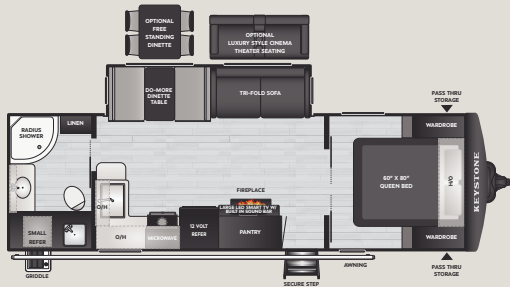

**NEW**

**208MKS** | WEIGHT TBD | LENGTH 24' 11"

**NEW**

**222BHS** | WEIGHT TBD | LENGTH 26' 2"

**2290BH** | WEIGHT 5625 | LENGTH 27' 0"

**245RKS** | WEIGHT 5970 | LENGTH 28' 8"

**2530RD** | WEIGHT 6025 | LENGTH 29' 10"

**260RBS** | WEIGHT 6648 | LENGTH 30' 6"

**287RLS** | WEIGHT 7359 | LENGTH 32' 7"

**290BHS** | WEIGHT 6898 | LENGTH 33' 3"

### INTERIOR

- ◆ **NEW** Bespoke Herringbone Headboard with **NEW** Matching Premium Washable Bunk Mats
- ◆ **NEW** Solarium Skylight Above Every Shower & Tub
- ◆ **NEW** Adult Rated Bunks up to 300 lbs.
- ◆ Fully Walkable Roof
- ◆ Tranquil Timber Interior Decor
- ◆ Interior Line Lights w/ Dimmer
- ◆ Upgraded Residential Hardwood Window Trim & Sills
- ◆ Black Stainless Steel Farm Sink
- ◆ Waterfall Kitchen Faucet w/ Pull-Out Sprayer
- ◆ Rainfall Shower Head
- ◆ 1 – Piece Shower Surround
- ◆ Retractable Shower Surround
- ◆ Combo Microwave and Air Fryer/Convection Oven
- ◆ Porcelain Foot-Flush Toilet
- ◆ Residential 60" x 80" Queen Bed
- ◆ Premium Pull Down Roller Shades
- ◆ 68" Tri-Fold Sofa (**SELECT FLOORPLANS**)
- ◆ Residential-Style Bathroom Countertops
- ◆ Fireplace (**SELECT FLOORPLANS**)
- ◆ LED Lighting Throughout
- ◆ Seamless Kitchen Countertops
- ◆ 10 cu. ft. French Door 12V Refrigerator
- ◆ 12V Smart TV, FM, AUX Input, Bluetooth w/ Built in Sound Bar
- ◆ 3-Burner High Output Range W/ Glass-Top & Oven
- ◆ Hyper Deck Floor

### OPTIONS

- ◆ 15K BTU A/C
- ◆ 2nd 13.5K BTU A/C (**SELECT FLOORPLANS**)
- ◆ SolarFlex™ Discover
- ◆ Dragonfly® Energy Lithium-Ion Heated Batteries
- ◆ Theater Seating IPO Tri-Fold Sofa (**SELECT MODELS**)
- ◆ Freestanding Table & Chair IPO Booth Dinette (**SELECT FLOORPLANS**)