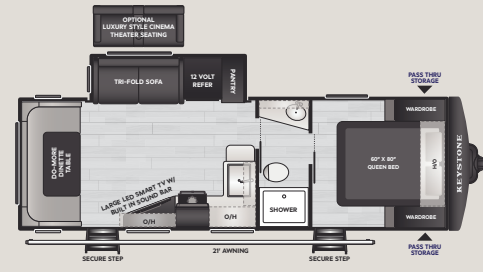

**NEW**

**208MKS** | WEIGHT TBD | LENGTH 24' 11"

**NEW**

**222BHS** | WEIGHT TBD | LENGTH 26' 2"

**2290BH** | WEIGHT 5625 | LENGTH 27' 0"

**245RKS** | WEIGHT 5970 | LENGTH 28' 8"

**2530RD** | WEIGHT 6025 | LENGTH 29' 10"

**260RBS** | WEIGHT 6648 | LENGTH 30' 6"

**287RLS** | WEIGHT 7359 | LENGTH 32' 7"

**290BHS** | WEIGHT 6898 | LENGTH 33' 3"

### INTERIOR

- ◆ **NEW** Bespoke Herringbone Headboard with **NEW** Matching Premium Washable Bunk Mats
- ◆ **NEW** Solarium Skylight Above Every Shower & Tub
- ◆ **NEW** Adult Rated Bunks up to 300 lbs.
- ◆ Fully Walkable Roof
- ◆ Tranquil Timber Interior Decor
- ◆ Interior Line Lights w/ Dimmer
- ◆ Upgraded Residential Hardwood Window Trim & Sills
- ◆ Black Stainless Steel Farm Sink
- ◆ Waterfall Kitchen Faucet w/ Pull-Out Sprayer
- ◆ Rainfall Shower Head
- ◆ 1 – Piece Shower Surround
- ◆ Retractable Shower Surround
- ◆ Combo Microwave and Air Fryer/Convection Oven
- ◆ Porcelain Foot-Flush Toilet
- ◆ Residential 60" x 80" Queen Bed
- ◆ Premium Pull Down Roller Shades
- ◆ 68" Tri-Fold Sofa (**SELECT FLOORPLANS**)
- ◆ Residential-Style Bathroom Countertops
- ◆ Fireplace (**SELECT FLOORPLANS**)
- ◆ LED Lighting Throughout
- ◆ Seamless Kitchen Countertops
- ◆ 10 cu. ft. French Door 12V Refrigerator
- ◆ 12V Smart TV, FM, AUX Input, Bluetooth w/ Built in Sound Bar
- ◆ 3-Burner High Output Range W/ Glass-Top & Oven
- ◆ Hyper Deck Floor

### OPTIONS

- ◆ 15K BTU A/C
- ◆ 2nd 13.5K BTU A/C (**SELECT FLOORPLANS**)
- ◆ SolarFlex™ Discover
- ◆ Dragonfly® Energy Lithium-Ion Heated Batteries
- ◆ Theater Seating IPO Tri-Fold Sofa (**SELECT MODELS**)
- ◆ Freestanding Table & Chair IPO Booth Dinette (**SELECT FLOORPLANS**)