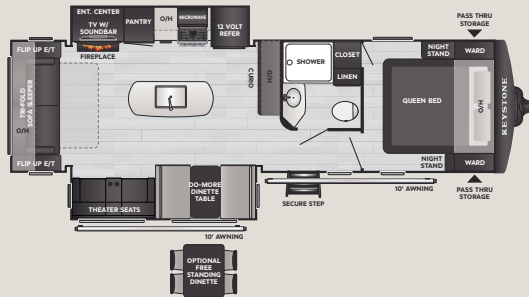

**NEW**

**208MKS** | WEIGHT TBD | LENGTH 24' 11"

**NEW**

**222BHS** | WEIGHT TBD | LENGTH 26' 2"

**2290BH** | WEIGHT 5625 | LENGTH 27' 0"

**245RKS** | WEIGHT 5970 | LENGTH 28' 8"

**2530RD** | WEIGHT 6025 | LENGTH 29' 10"

**260RBS** | WEIGHT 6648 | LENGTH 30' 6"

**287RLS** | WEIGHT 7359 | LENGTH 32' 7"

**290BHS** | WEIGHT 6898 | LENGTH 33' 3"

### INTERIOR

- ◆ **NEW** Bespoke Herringbone Headboard with **NEW** Matching Premium Washable Bunk Mats
- ◆ **NEW** Solarium Skylight Above Every Shower & Tub
- ◆ **NEW** Adult Rated Bunks up to 300 lbs.
- ◆ Fully Walkable Roof
- ◆ Tranquil Timber Interior Decor
- ◆ Interior Line Lights w/ Dimmer
- ◆ Upgraded Residential Hardwood Window Trim & Sills
- ◆ Black Stainless Steel Farm Sink
- ◆ Waterfall Kitchen Faucet w/ Pull-Out Sprayer
- ◆ Rainfall Shower Head
- ◆ 1 – Piece Shower Surround
- ◆ Retractable Shower Surround
- ◆ Combo Microwave and Air Fryer/Convection Oven
- ◆ Porcelain Foot-Flush Toilet
- ◆ Residential 60" x 80" Queen Bed
- ◆ Premium Pull Down Roller Shades
- ◆ 68" Tri-Fold Sofa (**SELECT FLOORPLANS**)
- ◆ Residential-Style Bathroom Countertops
- ◆ Fireplace (**SELECT FLOORPLANS**)
- ◆ LED Lighting Throughout
- ◆ Seamless Kitchen Countertops
- ◆ 10 cu. ft. French Door 12V Refrigerator
- ◆ 12V Smart TV, FM, AUX Input, Bluetooth w/ Built in Sound Bar
- ◆ 3-Burner High Output Range W/ Glass-Top & Oven
- ◆ Hyper Deck Floor

### OPTIONS

- ◆ 15K BTU A/C
- ◆ 2nd 13.5K BTU A/C (**SELECT FLOORPLANS**)
- ◆ SolarFlex™ Discover
- ◆ Dragonfly® Energy Lithium-Ion Heated Batteries
- ◆ Theater Seating IPO Tri-Fold Sofa (**SELECT MODELS**)
- ◆ Freestanding Table & Chair IPO Booth Dinette (**SELECT FLOORPLANS**)