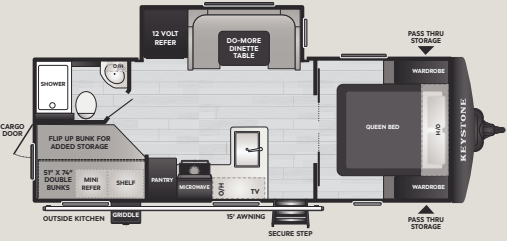

**NEW**

**208MKS** | WEIGHT TBD | LENGTH 24' 11"

**NEW**

**222BHS** | WEIGHT TBD | LENGTH 26' 2"

**2290BH** | WEIGHT 5625 | LENGTH 27' 0"

**245RKS** | WEIGHT 5970 | LENGTH 28' 8"

**2530RD** | WEIGHT 6025 | LENGTH 29' 10"

**260RBS** | WEIGHT 6648 | LENGTH 30' 6"

**287RLS** | WEIGHT 7359 | LENGTH 32' 7"

**290BHS** | WEIGHT 6898 | LENGTH 33' 3"

### INTERIOR

- ◆ **NEW** Bespoke Herringbone Headboard with **NEW** Matching Premium Washable Bunk Mats
- ◆ **NEW** Solarium Skylight Above Every Shower & Tub
- ◆ **NEW** Adult Rated Bunks up to 300 lbs.
- ◆ Fully Walkable Roof
- ◆ Tranquil Timber Interior Decor
- ◆ Interior Line Lights w/ Dimmer
- ◆ Upgraded Residential Hardwood Window Trim & Sills
- ◆ Black Stainless Steel Farm Sink
- ◆ Waterfall Kitchen Faucet w/ Pull-Out Sprayer
- ◆ Rainfall Shower Head
- ◆ 1 – Piece Shower Surround
- ◆ Retractable Shower Surround
- ◆ Combo Microwave and Air Fryer/Convection Oven
- ◆ Porcelain Foot-Flush Toilet
- ◆ Residential 60" x 80" Queen Bed
- ◆ Premium Pull Down Roller Shades
- ◆ 68" Tri-Fold Sofa (**SELECT FLOORPLANS**)
- ◆ Residential-Style Bathroom Countertops
- ◆ Fireplace (**SELECT FLOORPLANS**)
- ◆ LED Lighting Throughout
- ◆ Seamless Kitchen Countertops
- ◆ 10 cu. ft. French Door 12V Refrigerator
- ◆ 12V Smart TV, FM, AUX Input, Bluetooth w/ Built in Sound Bar
- ◆ 3-Burner High Output Range W/ Glass-Top & Oven
- ◆ Hyper Deck Floor

### OPTIONS

- ◆ 15K BTU A/C
- ◆ 2nd 13.5K BTU A/C (**SELECT FLOORPLANS**)
- ◆ SolarFlex™ Discover
- ◆ Dragonfly® Energy Lithium-Ion Heated Batteries
- ◆ Theater Seating IPO Tri-Fold Sofa (**SELECT MODELS**)
- ◆ Freestanding Table & Chair IPO Booth Dinette (**SELECT FLOORPLANS**)